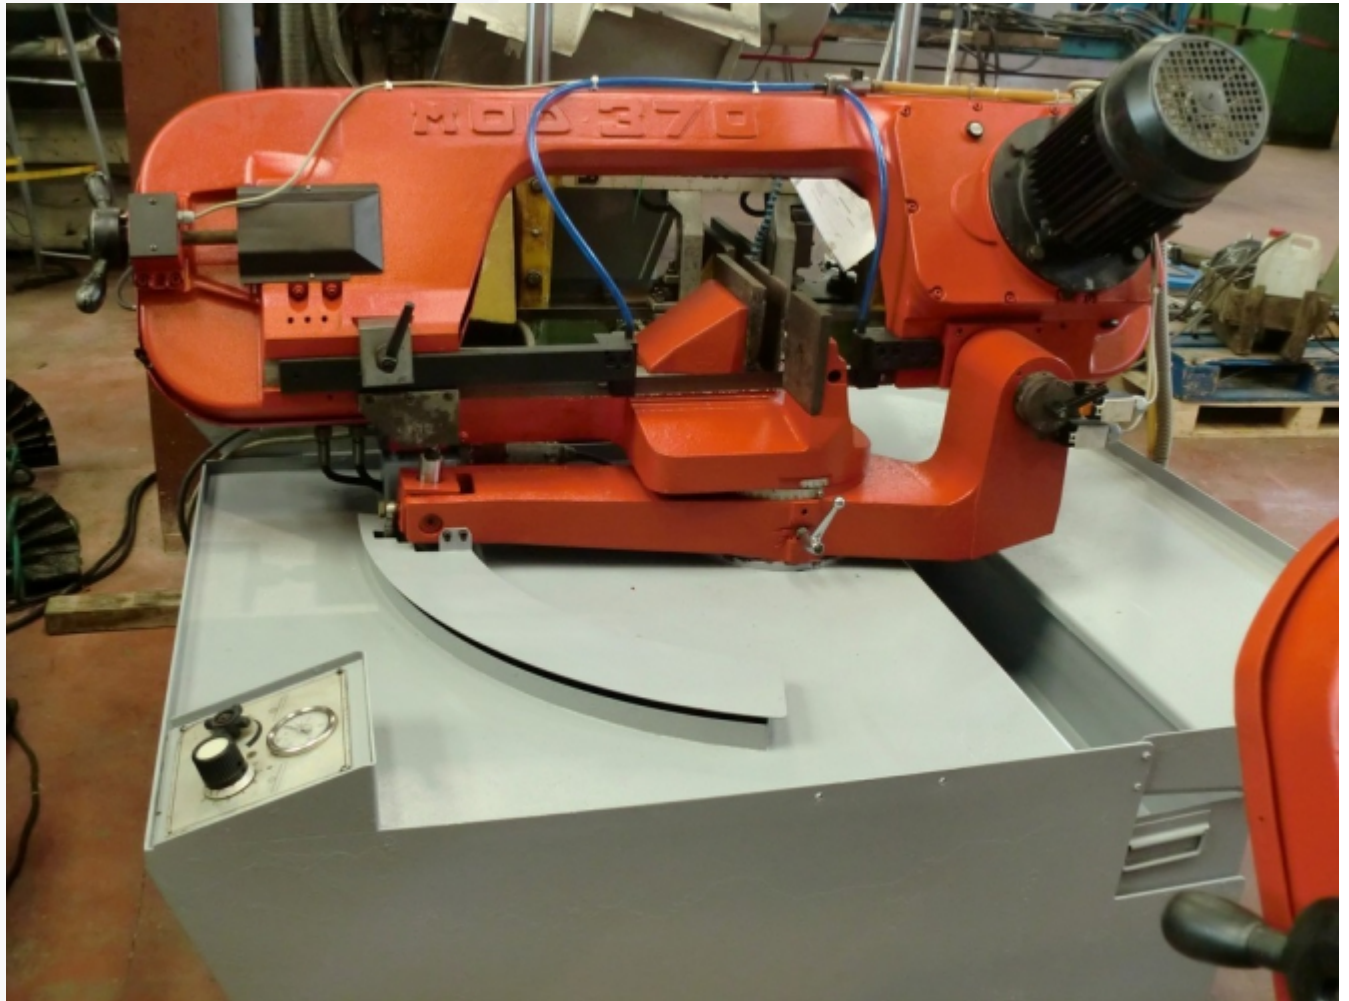

BAND SAW FAT SA-370

Ref: 016630

Images