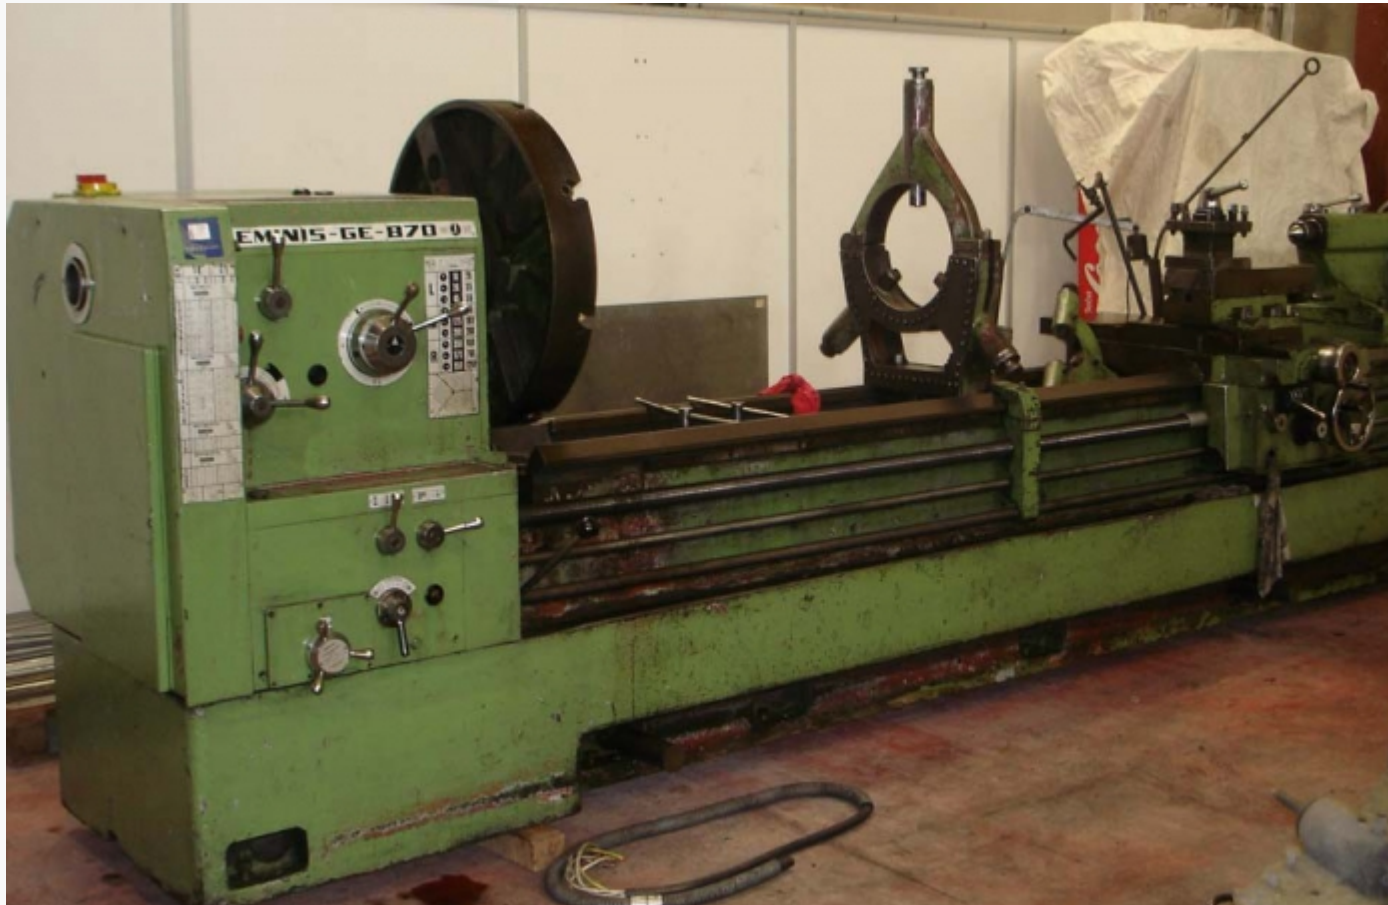

LATHE GEMINIS GE 870x4000

Ref: 08366