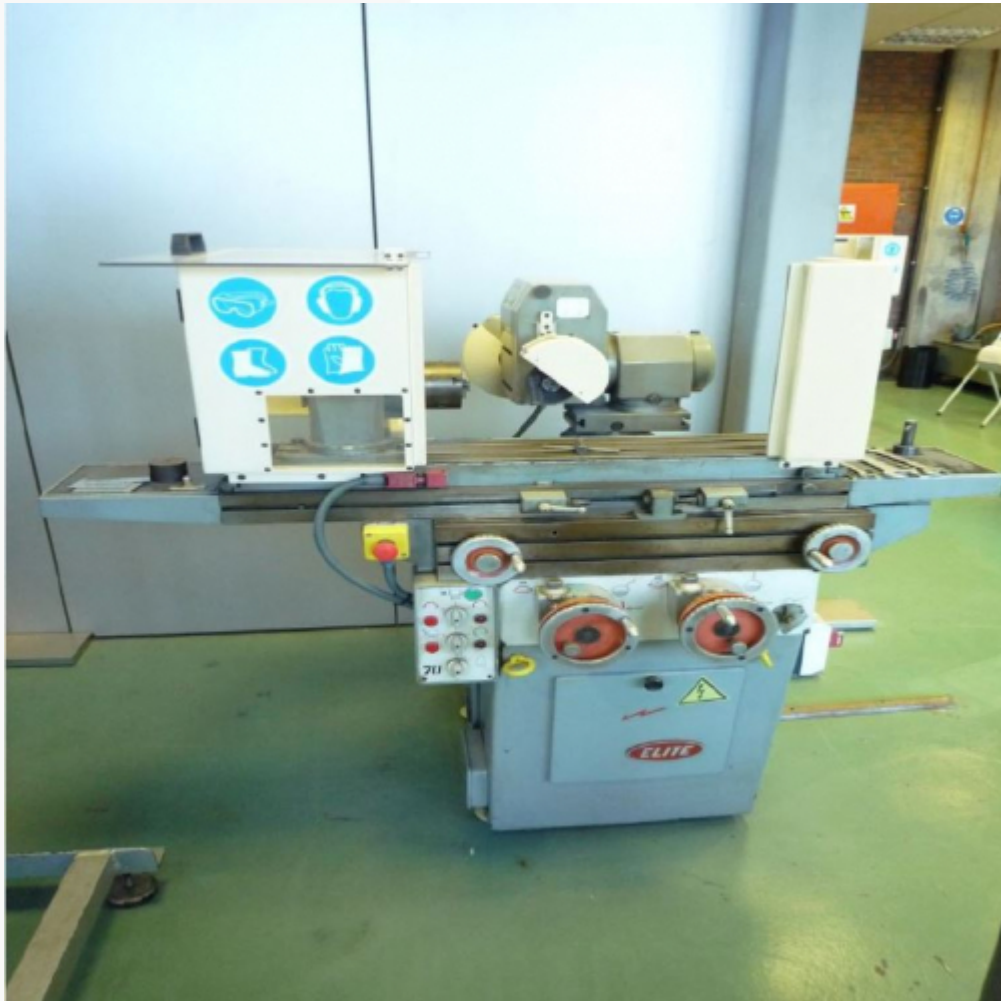

GRINDING ELITE 70

Ref: 041038

Central

Blanco Macael, s/n

Pol. Ind. Las Norias - 03670 Monforte del Cid (Alicante)

Telephone: +34 966 662 296 / FAX: +34 966 663 856

Delegation IBI

Avda. de la provincia, 73

03440 IBI (Alicante)

Telephone: +34 965 553 233 / FAX: +34 966 554 990

Tech specs

Brand	ELITE
MODEL	70
EXTERNAL DIMENSIONS	1000 x 1180 x 1500
WEIGHT	720