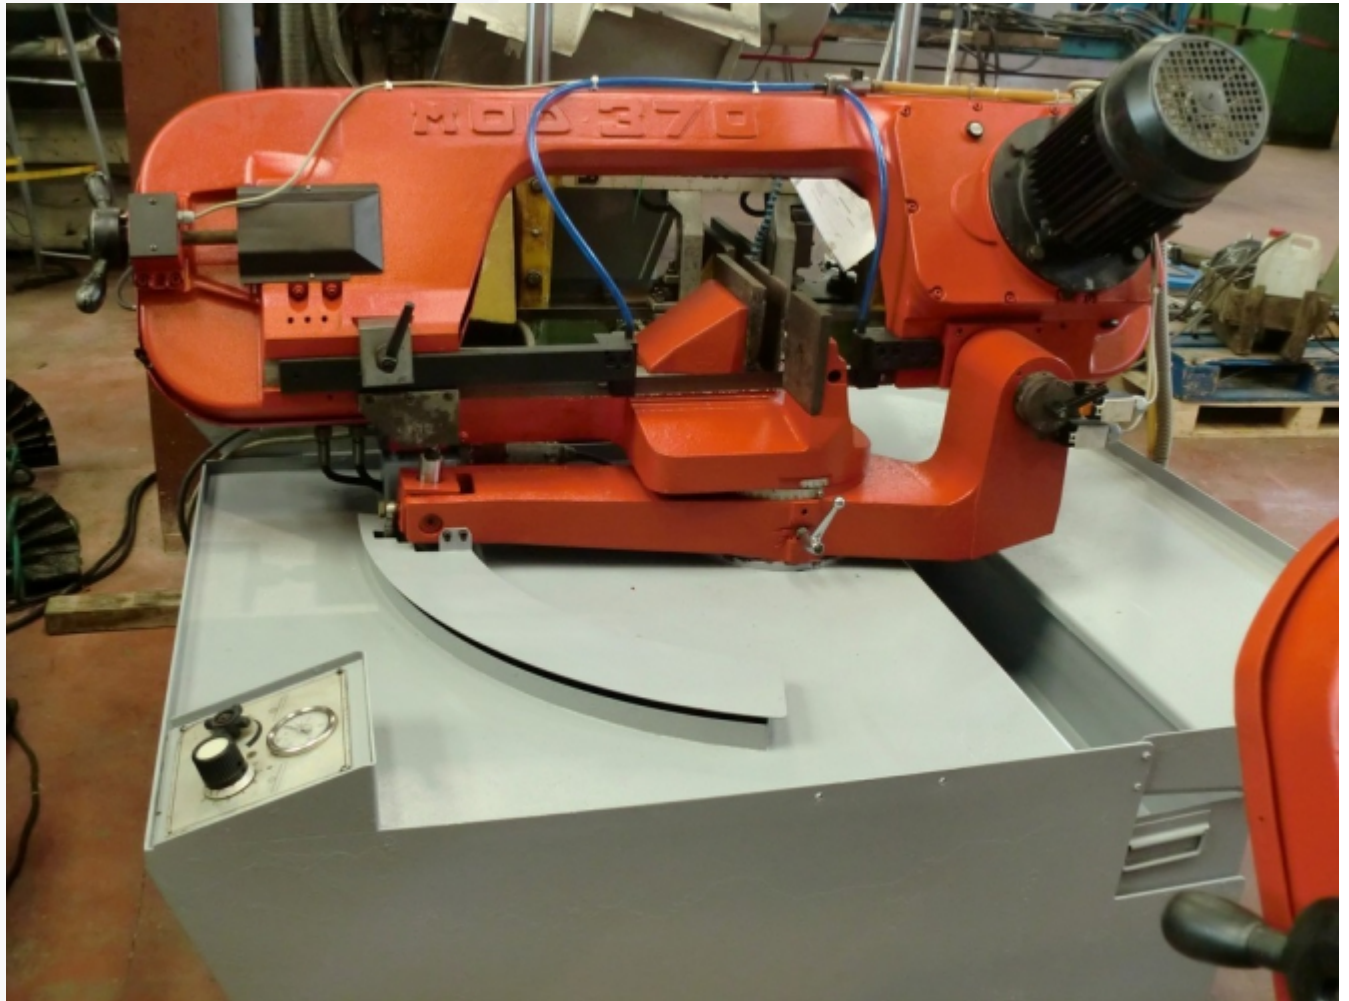

BAND SAW FAT SA-370

Ref: 016630

Bilder