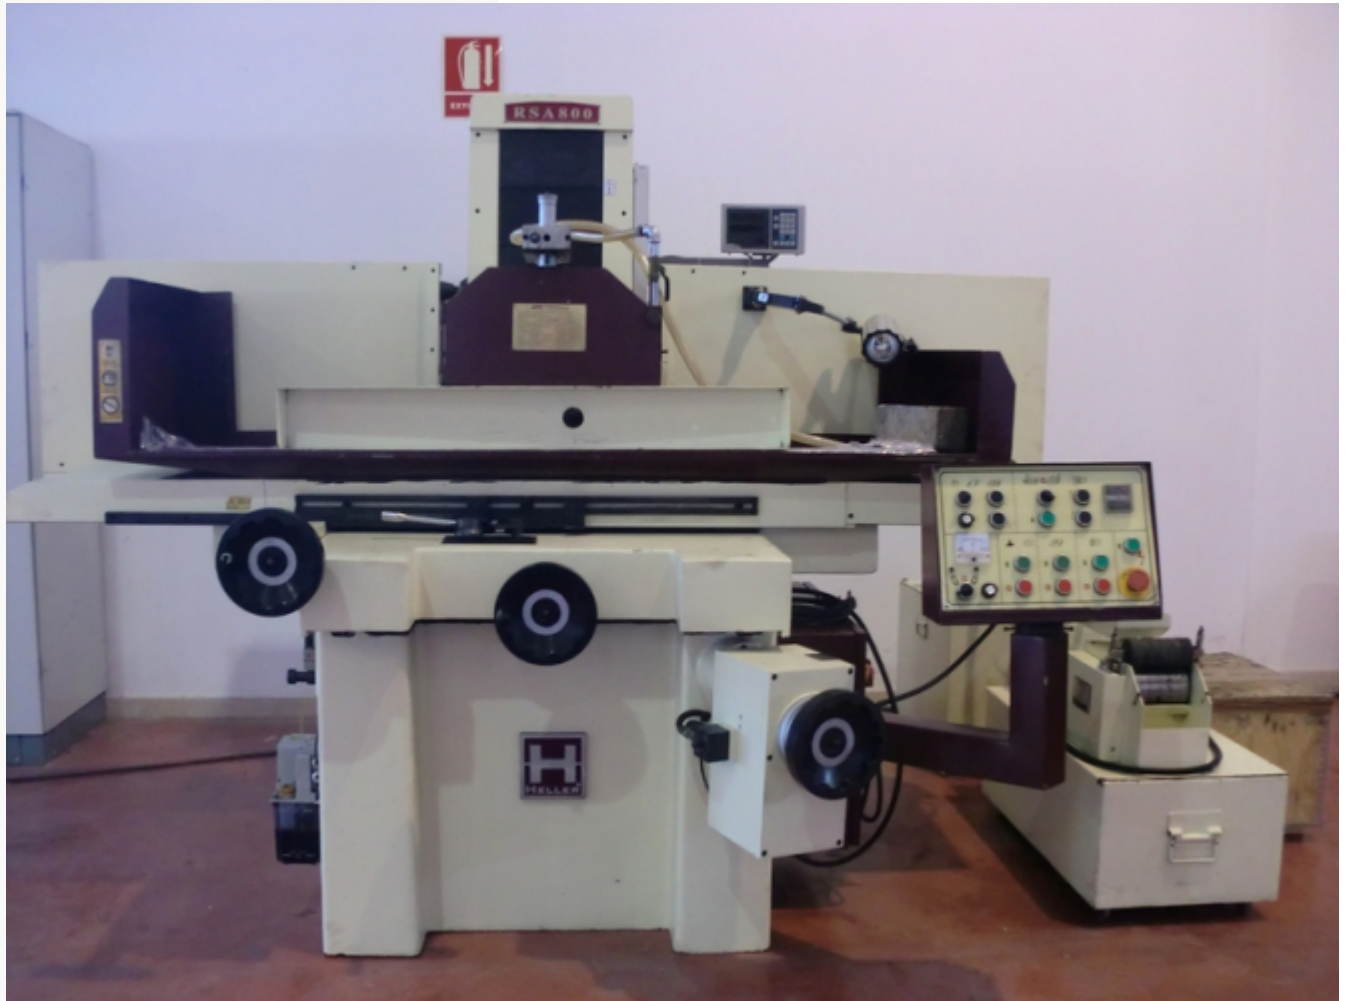

## GRINDING MACHINE RSA800

Ref: 037155

## Bilder

---