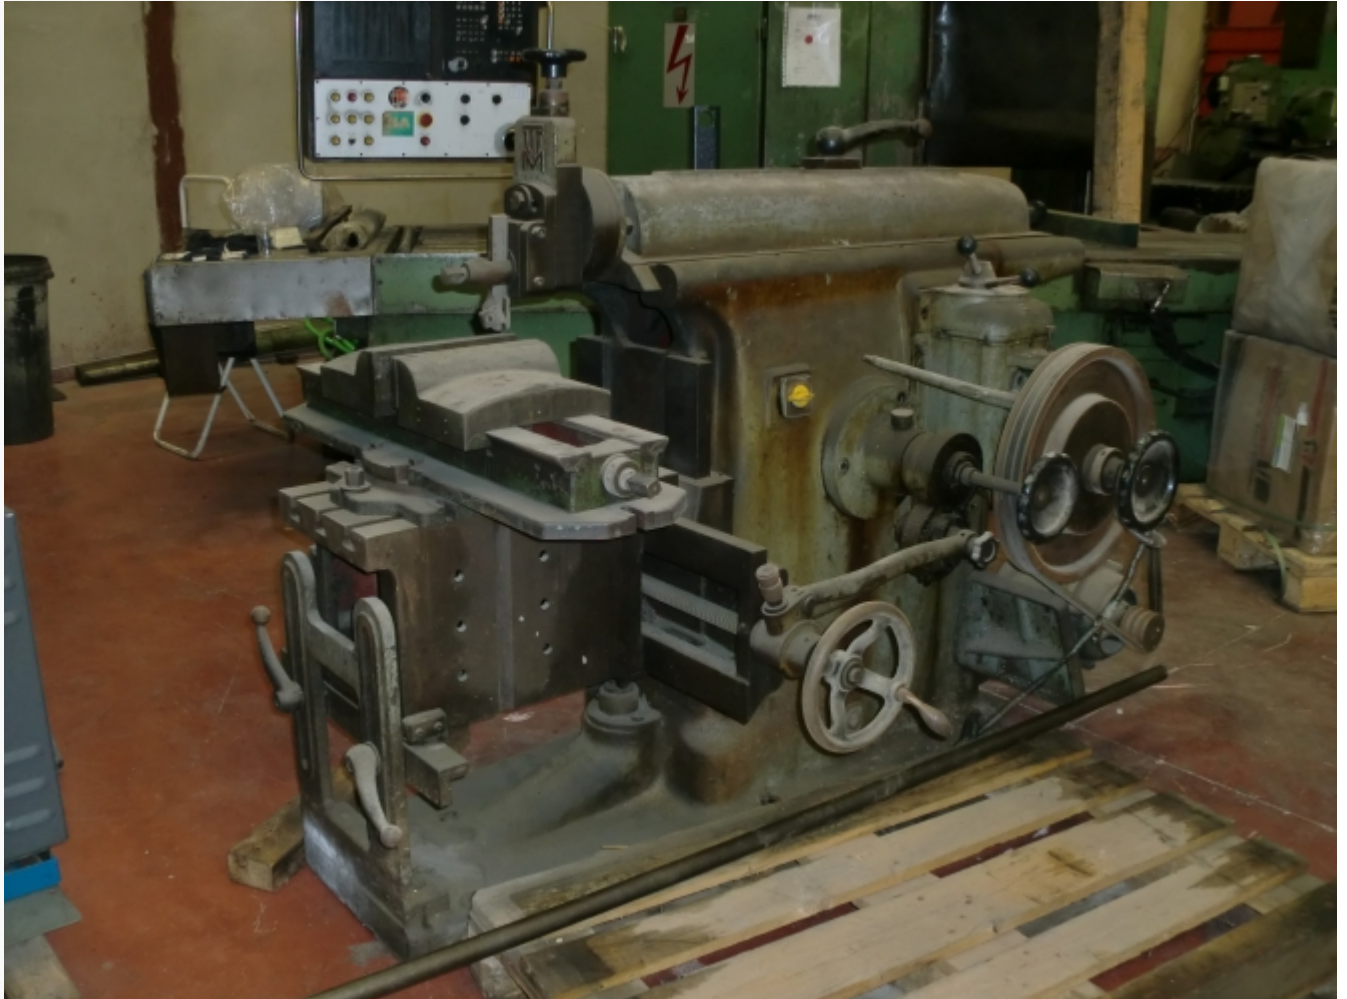

BRUSHING MACHINE TVM

Ref: 028943

Bilder